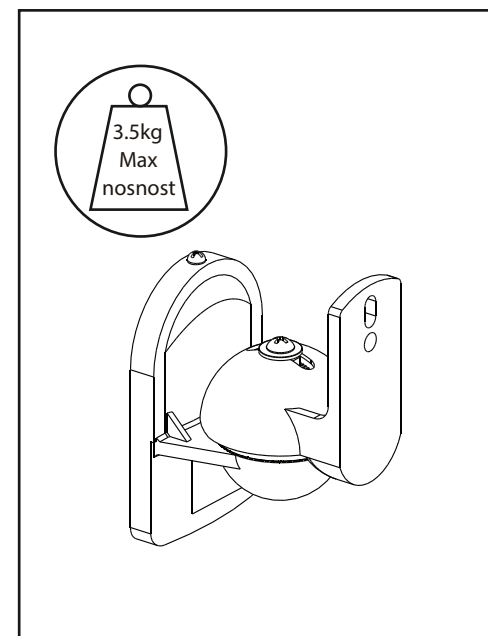

connect IT® R1 držák na reproduktory

	X4	M4x25 šroub
	X4	Hmoždinka
	X4	M5x12 šroub