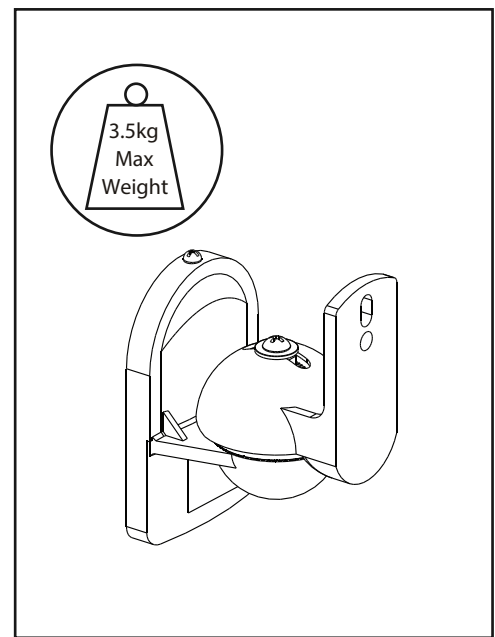

# connect IT<sup>®</sup> R1 speakers wall mount

	X4	M4x25 Wood screw
	X4	Plastic Wall plug
	X4	M5x12 Bolt