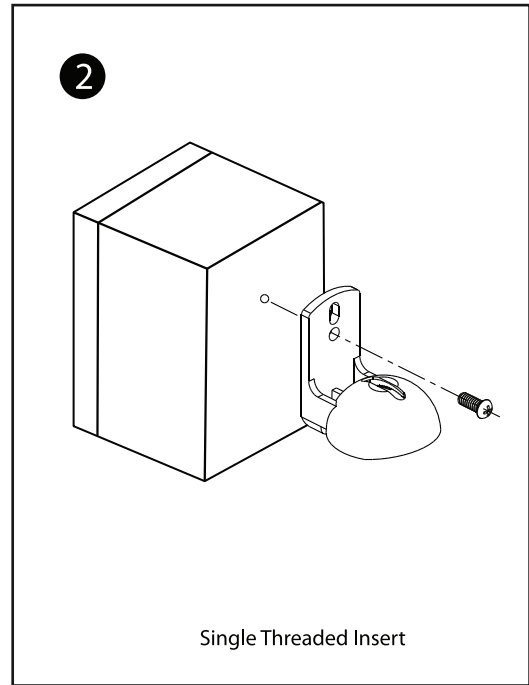

# connect IT<sup>®</sup> R1 speakers wall mount

	X4	M4x25 Wood screw
	X4	Plastic Wall plug
	X4	M5x12 Bolt