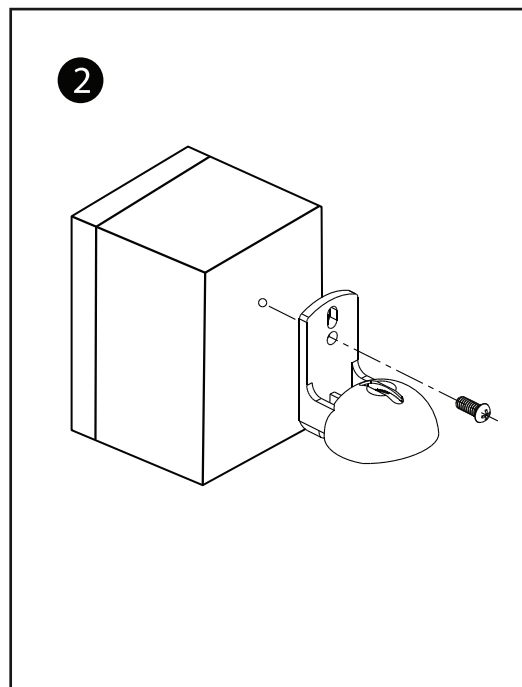

connect IT® R1 držák na reproduktory

	X4	M4x25 šroub
	X4	Hmoždinka
	X4	M5x12 šroub