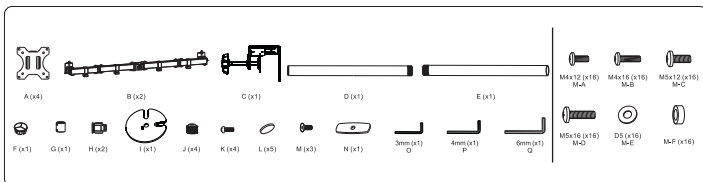

2 Specifications

CMF-3405-BK

75x75
100x100

32"
MAX

17.4kg
(38.3lb)
RATED

3 Package contents

EN

4 Assembly