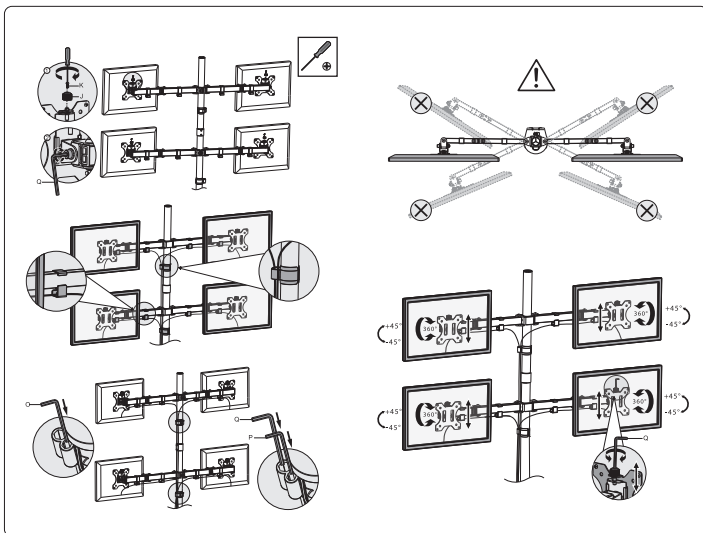

3 Package contents

EN

4 Assembly