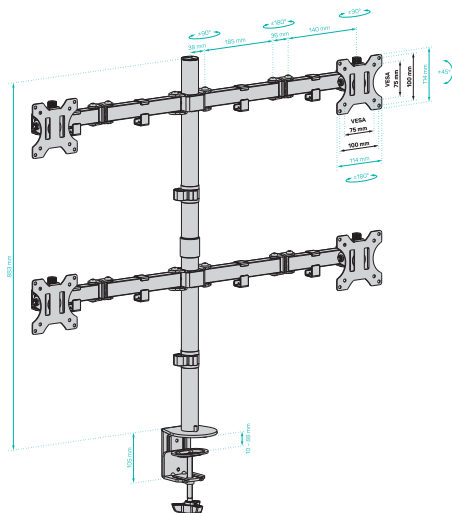

Before putting this product into operation, please read carefully all the instructions, even if you are already familiar with using similar products. Use the product only as described in this manual. Keep this manual in case you need it for future reference.

The electronic version of this user manual can be downloaded on the website www.connectit-europe.com.

We recommend keeping the original packaging of the product, invoice and warranty certificate at least for the time the warranty is valid. When shipping the product, we recommend using the original packaging that the product was delivered in that will provide the best protection for it from being damaged during transport.

1 Warning

- The wall or the surface used for securing the mount must have sufficient strength and maximum load to secure the weight of the mount, the screen and other accessories.
- When installing the screen, use an assistance of another person.
- During the installation, tighten the screws properly, but make sure not to strip the threads. That could damage the installed screen or significantly decrease the maximum load of the mount.
- This wall mount is designed for indoor use only. Outdoor use may cause harm, damage to the mount or the installed screen.
- Check the stability and safety of the mount at least every three months.

2 Specifications

CMF-3405-BK

75x75
100x100

32"
MAX

17.4kg
(38.3lb)
RATED